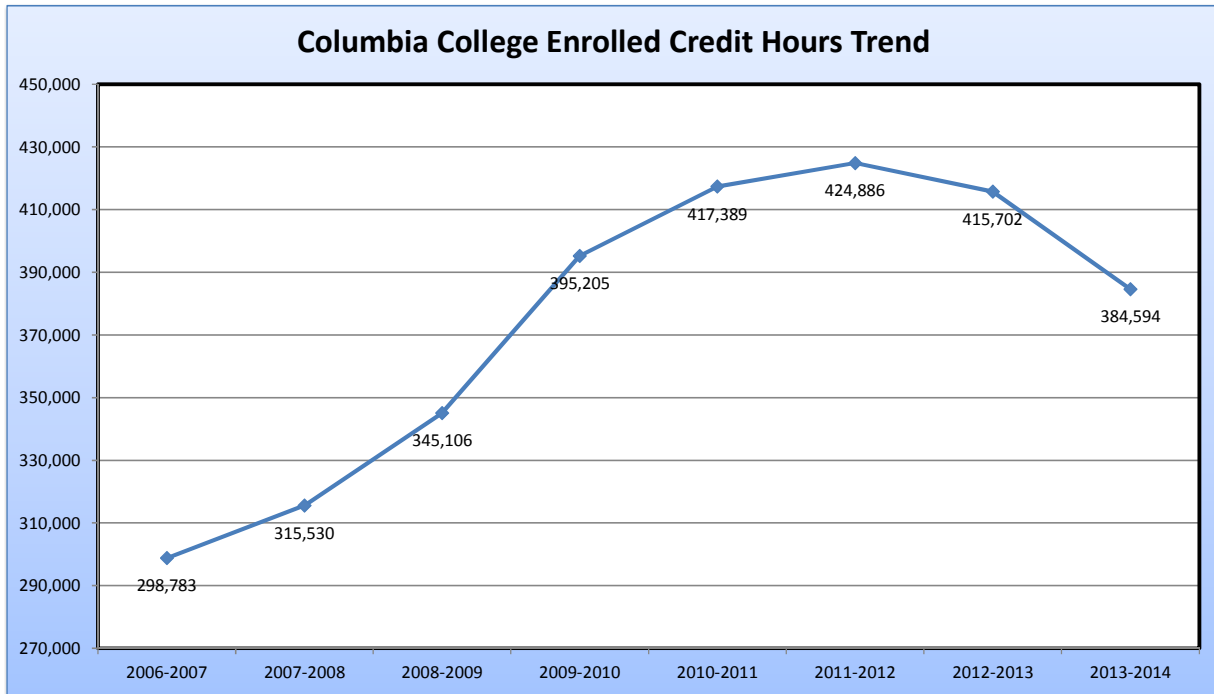

Annual Credit Hours and Full-Time Equivalent (FTE) Enrollments Columbia College, 2006-2013

FTE based on IPEDS definitions: UG FTE = Credit Hours/30 Grad. FTE = Credit Hours/24

Annual Credit Hours and Full-Time Equivalent (FTE) Enrollments Columbia College, 2006-2013

FTE based on IPEDS definitions: UG FTE = Credit Hours/30

Annual Credit Hours and Full-Time Equivalent (FTE) Enrollments Columbia College, 2006-2013

FTE based on IPEDS definitions: Grad. FTE = Credit Hours/24