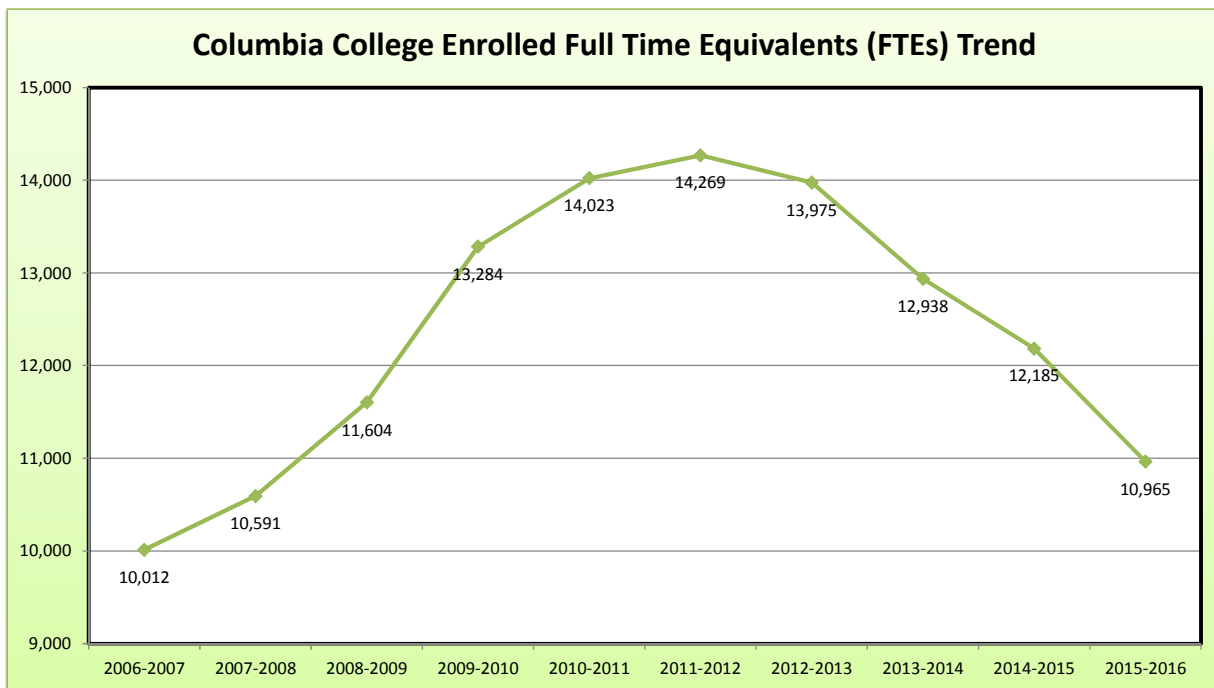

Annual Credit Hours and Full-Time Equivalent (FTE) Enrollments Columbia College, 2006-2013

FTE based on IPEDS definitions: UG FTE = Credit Hours/30 Grad. FTE = Credit Hours/24

Annual Credit Hours and Full-Time Equivalent (FTE) Enrollments Columbia College, 2006-2013

FTE based on IPEDS definitions: UG FTE = Credit Hours/30

Annual Credit Hours and Full-Time Equivalent (FTE) Enrollments Columbia College, 2006-2013

FTE based on IPEDS definitions: Grad. FTE = Credit Hours/24