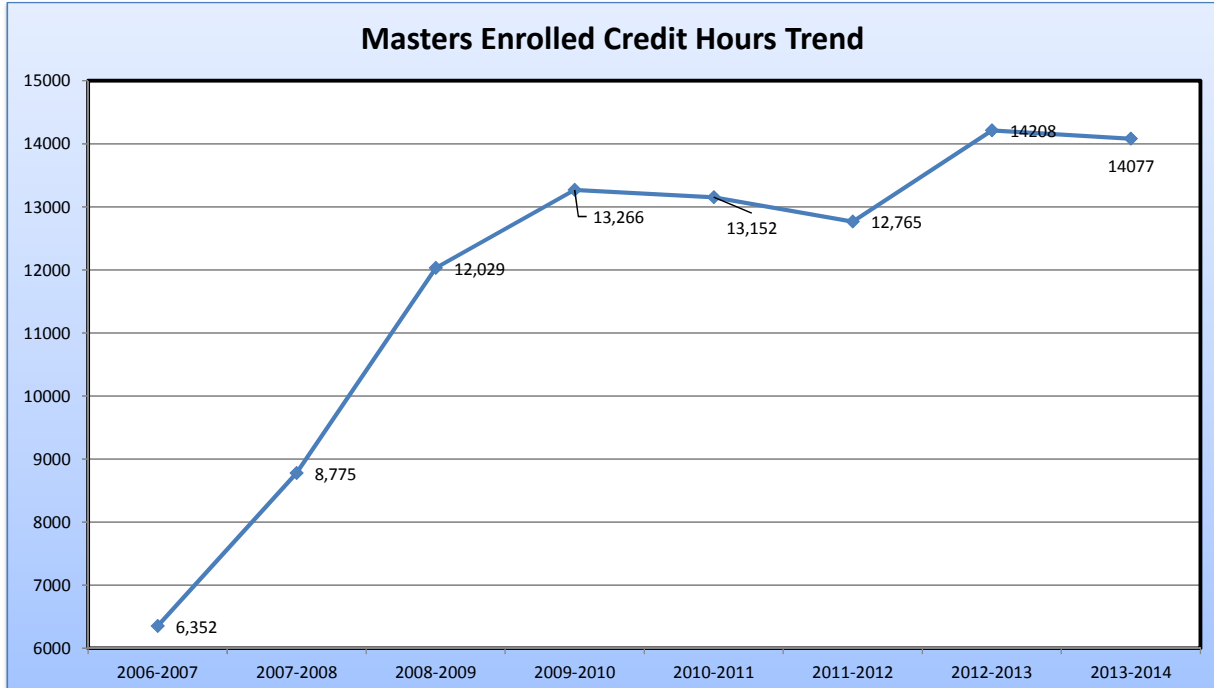

Annual Credit Hours and Full-Time Equivalent (FTE) Enrollments Columbia College, 2006-2013

FTE based on IPEDS definitions: Grad. FTE = Credit Hours/24