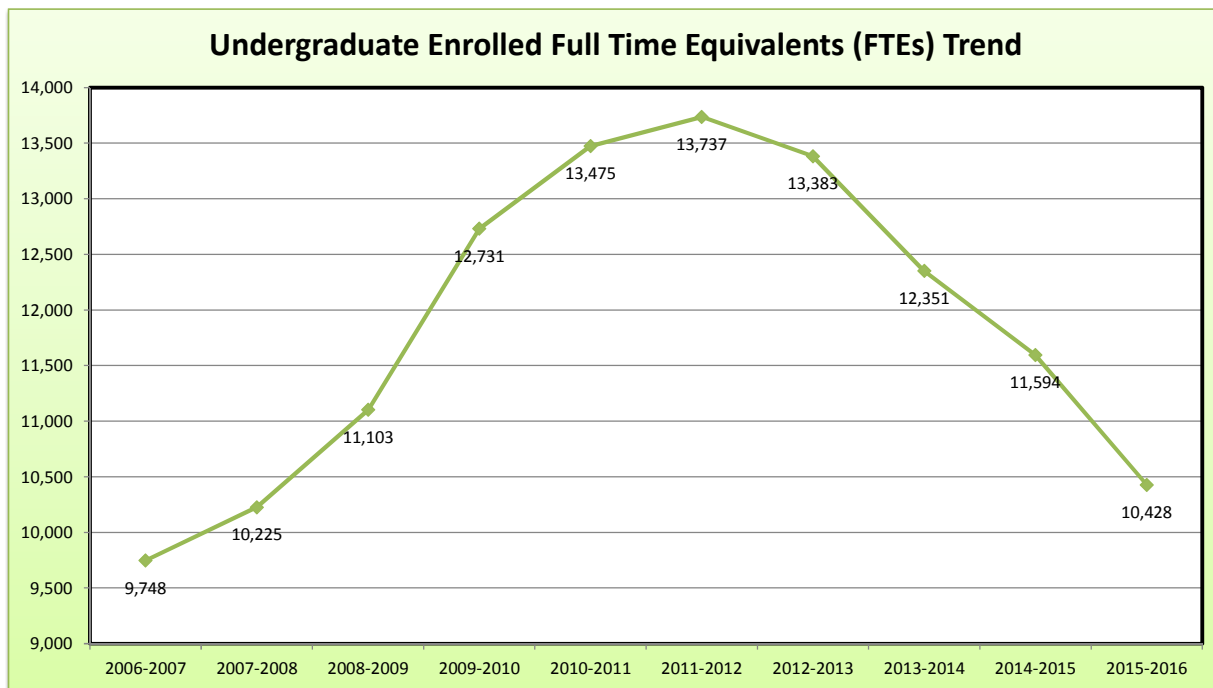

Annual Credit Hours and Full-Time Equivalent (FTE) Enrollments Columbia College, 2006-2013

FTE based on IPEDS definitions: UG FTE = Credit Hours/30 Grad. FTE = Credit Hours/24

Annual Credit Hours and Full-Time Equivalent (FTE) Enrollments Columbia College, 2006-2013

FTE based on IPEDS definitions: UG FTE = Credit Hours/30

Annual Credit Hours and Full-Time Equivalent (FTE) Enrollments Columbia College, 2006-2013

FTE based on IPEDS definitions: Grad. FTE = Credit Hours/24