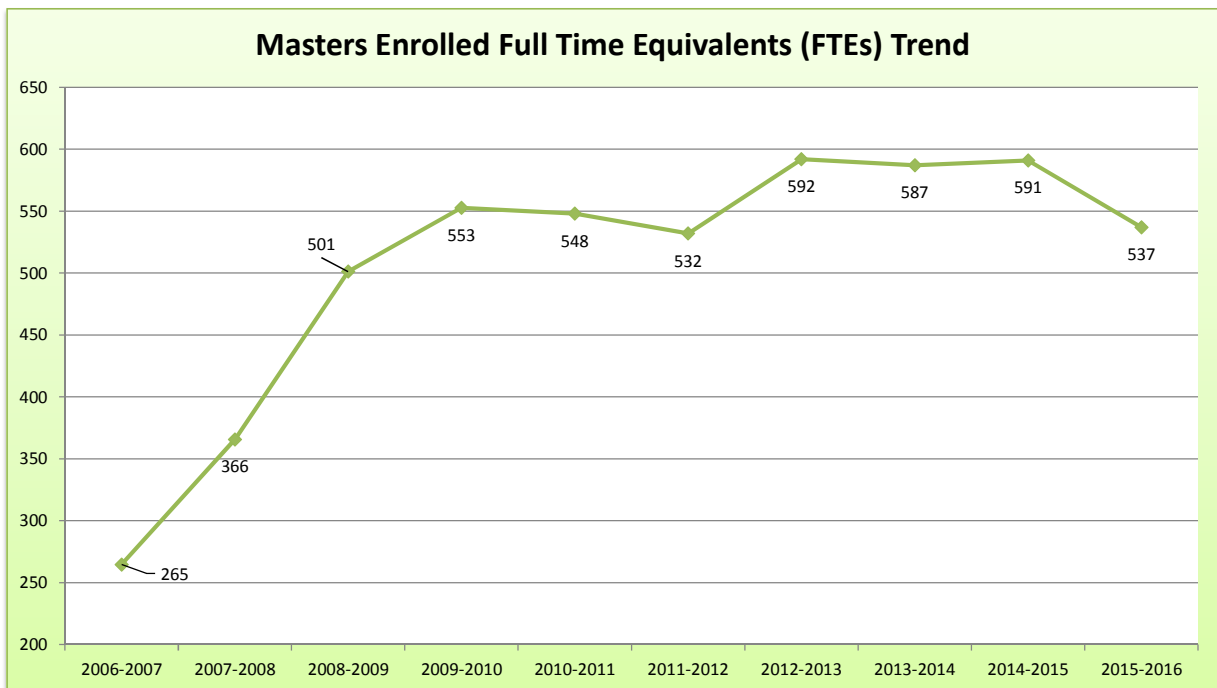

Annual Credit Hours and Full-Time Equivalent (FTE) Enrollments Columbia College, 2006-2013

FTE based on IPEDS definitions: UG FTE = Credit Hours/30 Grad. FTE = Credit Hours/24

Annual Credit Hours and Full-Time Equivalent (FTE) Enrollments Columbia College, 2006-2013

FTE based on IPEDS definitions: UG FTE = Credit Hours/30

Annual Credit Hours and Full-Time Equivalent (FTE) Enrollments Columbia College, 2006-2013

FTE based on IPEDS definitions: Grad. FTE = Credit Hours/24