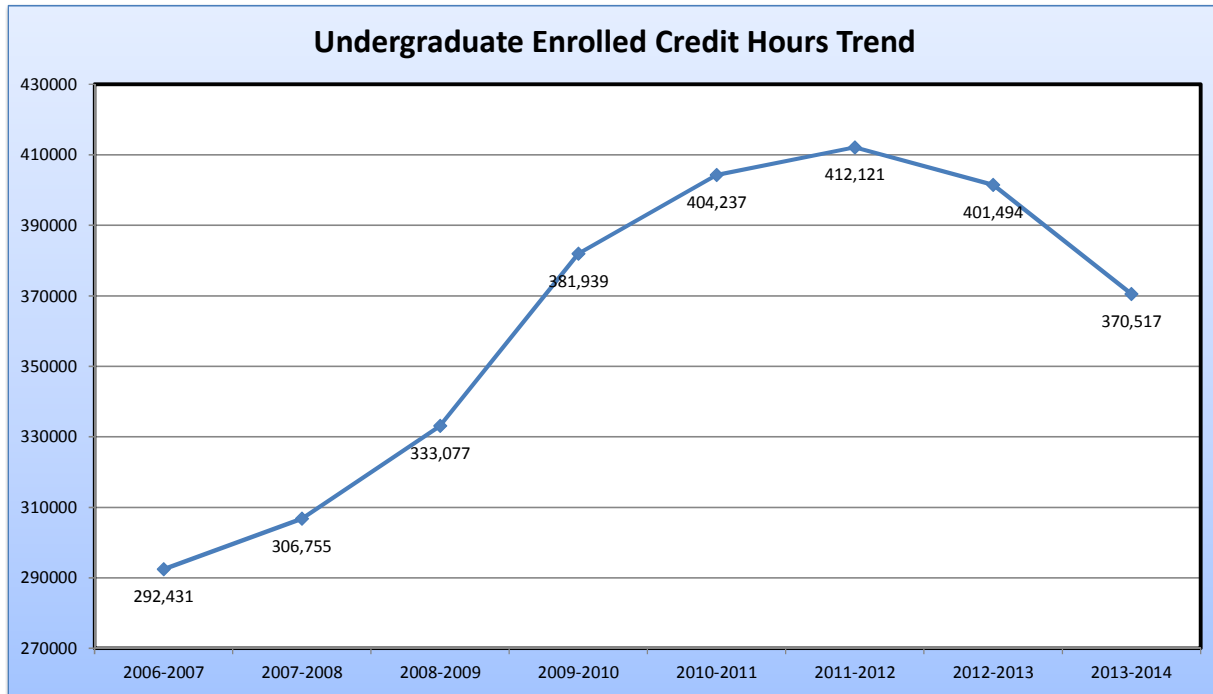

Annual Credit Hours and Full-Time Equivalent (FTE) Enrollments Columbia College, 2006-2013

FTE based on IPEDS definitions: UG FTE = Credit Hours/30 Grad. FTE = Credit Hours/24

Annual Credit Hours and Full-Time Equivalent (FTE) Enrollments Columbia College, 2006-2013

FTE based on IPEDS definitions: UG FTE = Credit Hours/30

Annual Credit Hours and Full-Time Equivalent (FTE) Enrollments Columbia College, 2006-2013

FTE based on IPEDS definitions: Grad. FTE = Credit Hours/24